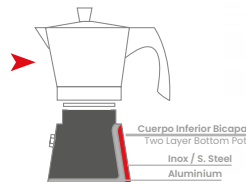

Cafetera Express Red

Red Espresso Coffee Maker
Cafetière Express Red
Espressokocher Red
Cafeteira Espresso Red